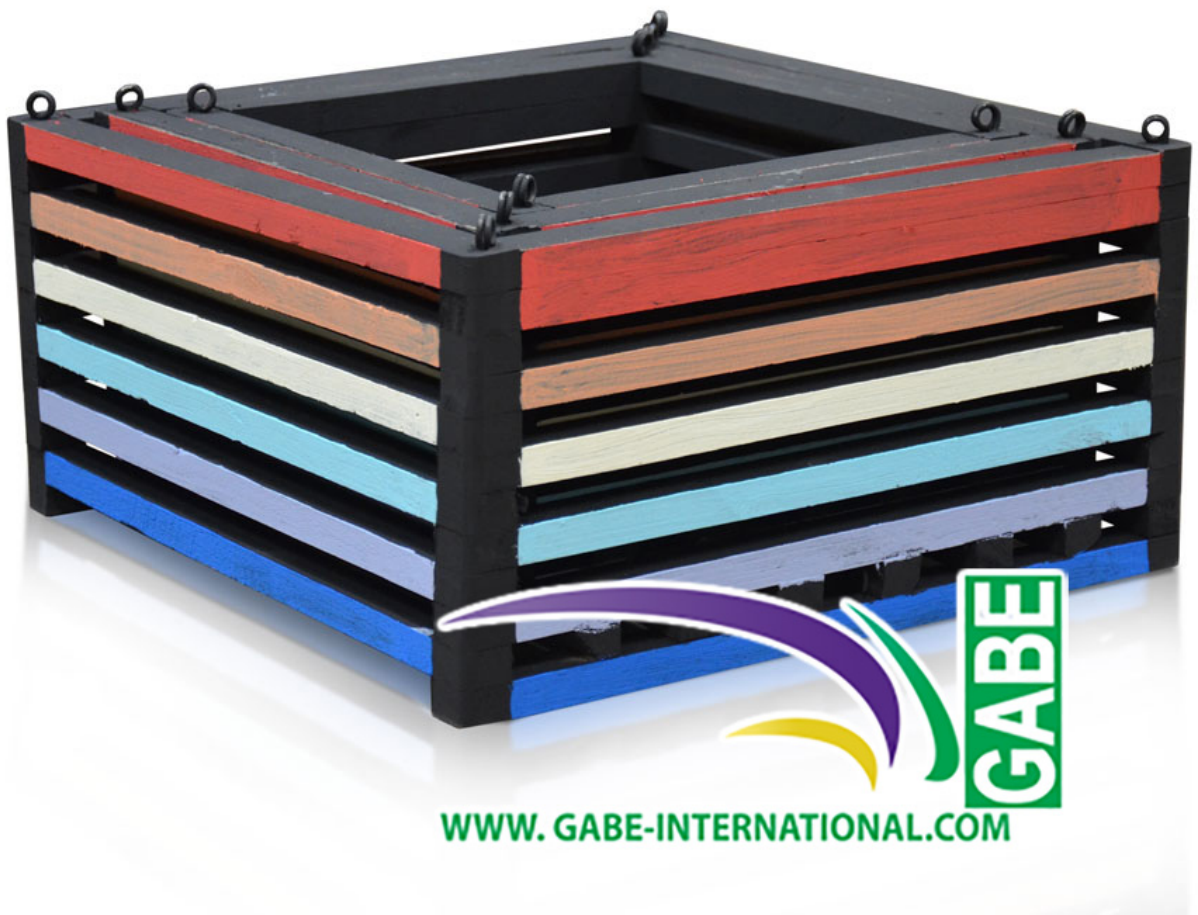

## Wooden orchid Pot Painted

Name Product	:	<b>Wooden orchid pot painted</b>
Dimension	:	Large: 33 x 33 x 16 cm / Medium: 28 x 28 x 13 cm / Small: 24 x 24 x 10 cm
Material	:	Teak Wood
Model	:	Wooden Pot